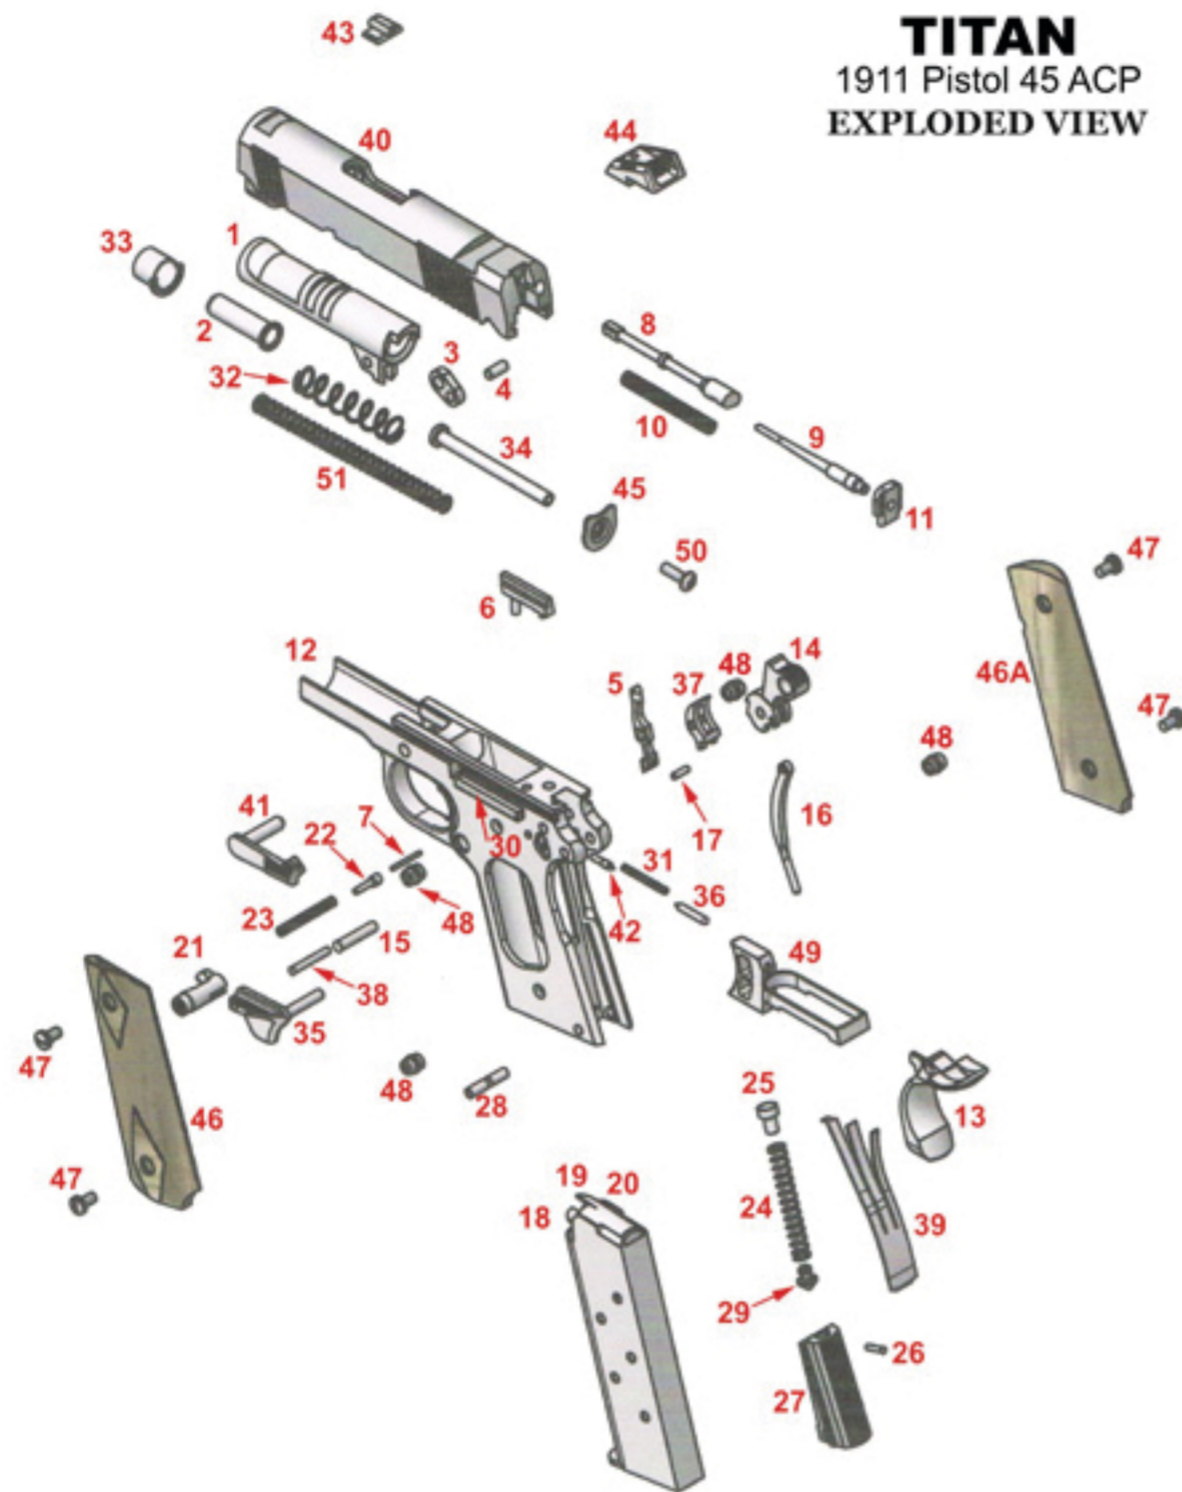

TITAN 1911 Pistol 45 ACP Exploded View

TITAN
1911 Pistol 45 ACP
EXPLODED VIEW

Ref

Name

42	Plunger Pin Short
43	Front Sight, Dovetail
44	Rear Sight, Novak
45	Guide Plate
46	Grip
46a	Grip
47	Grip Screw Male
48	Grip Screw Female
49	Trigger
50	Guide Plate Screw
51	Recoil Spring 2

Ref

Name

1	Barrel
2	Secondary Plug
3	Barrel Link
4	Barrel Link Pin
5	Disconnecter
6	Ejector
7	Ejector Pin
8	Extractor
9	Firing Pin
10	Firing Pin Spring
11	Firing Pin Stop
12	Frame
13	Safety Grip, Beavertail
14	Hammer, Round
15	Hammer Pin
16	Hammer Strut
17	Hammer Strut Pin
18	Magazine Assembly
19	Magazine Follower
20	Magazine Spring
21	Magazine Catch
22	Magazine Catch Lock
23	Magazine Catch Spring
24	Main Spring
25	Retainer Cap
26	Follower Housing Pin
27	Main Spring Housing
28	Housing Pin
29	Retainer Guide
30	Plunger Tube
31	Plunger Spring
32	Recoil Spring 1
33	Reverse Plug
34	Recoil Spring Guide
35	Safety Lock
36	Plunger Pin Long
37	Sear
38	Sear Pin
39	Sear Spring
40	Slide
41	Slide Stop