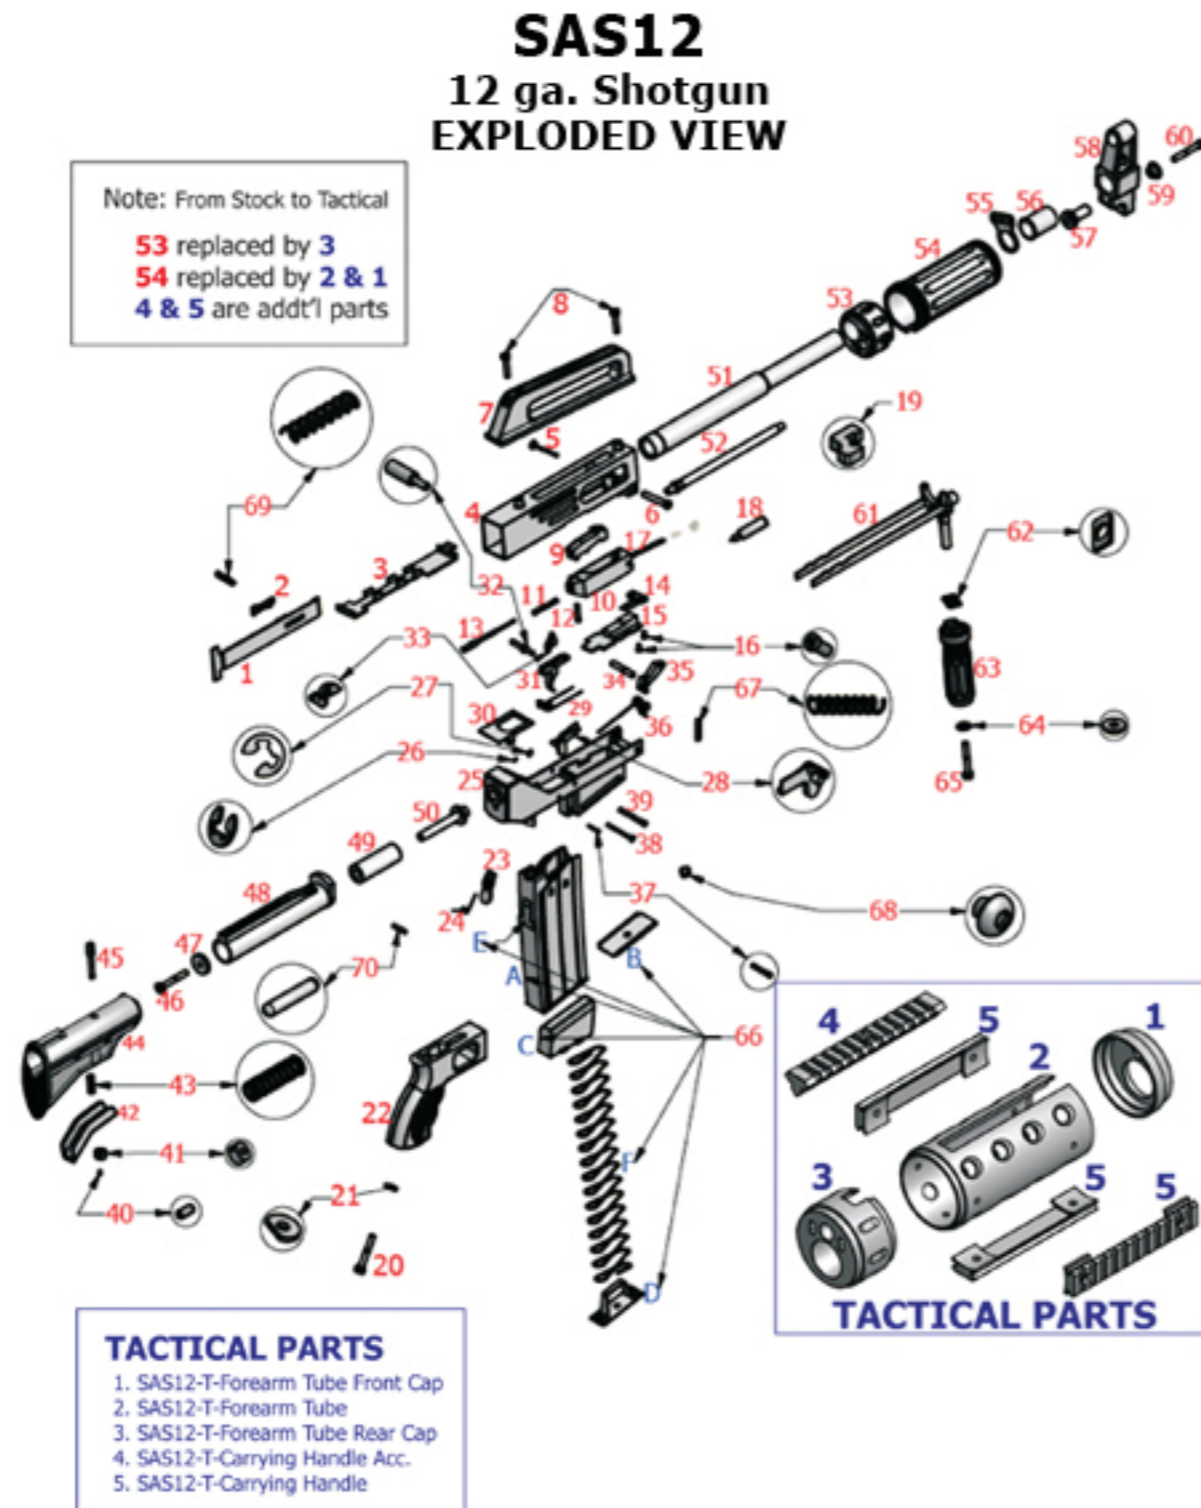

SAS12-Shotgun Exploded View

Ref #	Name
53	Forearm Cap
54	Forearm Tube
55	Swivel Ring
56	Front Sight Bushing Big
57	Lower Rear Sight Bushing
58	Front Sight
59	Lower Front Sight Bushing
60	Front Sight Bolt
61	Action Slide Housing w/ Slide Bar Assy
62	Cocking Washer
63	Cocking Handle
64	Cocking Handle Washer
65	Cocking Handle Bolt
66	Magazine
66.A	Magazine Body
66.B	Magazine Pad
66.C	Magazine Follower
66.D	Magazine Spring Guide
66.E	Magazine Catch Knot
66.F	Magazine Spring Big
67	Disconnecter Spring
68	Safety lock Screw Round
69	Ejector Spring
70	Magazine Catch Lock Pin

Ref #	Name
1	Left Side Plate
2	Ejector
3	Upper Plate
4	Upper Receiver
5	Main Lock Pin
6	Main Pin
7	Carrying Handle
8	Carrying Handle Bolt (2ps.)
9	Bolt Lock
10	Bolt
11	Firing Pin Spring
12	Firing Pin Pin
13	Firing Pin
14	Bolt Extension
15	Bolt Slide
16	Bolt Extension Screw (2pcs.)
17	Extractor Spring
18	Plunger Pin
19	Extractor
20	Grip Handle Bolt
21	Grip Handle Washer
22	Grip Handle
23	Magazine Catch Lock
24	Magazine Catch Spring
25	Lower Receiver
26	Trigger Pin C-Lock
27	Hammer Pin C-Lock
28	Bolt Stop
29	Trigger Spring
30	Safety Lock
31	Trigger
32	Trigger Pin Bushing
33	Sear Disconnecter
34	Hammer Bushing
35	Hammer
36	Hammer Spring
37	Magazine Catch Pin
38	Trigger Pin
39	Hammer Pin
40	Set Screw
41	Collapsable Lock
42	Collapsable Lever
43	Collapsable Butt Tube Pin Spring / Collapsable Spring
44	Collapsable Butt
45	Collapsable Butt Tube Pin / Collapsable Lock Pin
46	Collapsable Butt Tube Bolt
47	Collapsable Butt Tube Washer
48	Collapsable Butt Tube
49	Collapsable Butt Tube Bushing Aluminum
50	Collapsable Butt Tube Stud
51	Barrel
52	Cocking Handle Rod / Guide Rod