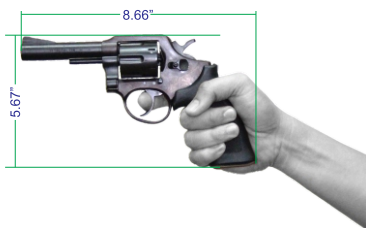

SIZE ILLUSTRATIONS OF SAM FIREARMS

POCKET SIZE

Weight : 0.85 KG
 Length : 6.93 IN
 Height : 5.0 IN

COMPACT SIZE

Weight : 0.95 KG
 Length : 7.87 IN
 Height : 5.28 IN

Weight : 0.75 KG
 Length : 7.20 IN
 Height : 5.18 IN

FULL SIZE

Weight : 1.05 KG
 Length : 8.66 IN
 Height : 5.35 IN

REVOLVER

Weight : 1.00 KG
 Length : 8.66 IN
 Height : 5.67 IN

SIZE ILLUSTRATIONS OF SAM FIREARMS

MACHINE PISTOL

Weight : 1.375 KG
 Length : 8.58 IN
 Height : 5.31 IN

Weight : 2.15 KG
 Length : 17.76 IN
 Height : 7.50 IN

SHOTGUN

Weight : 2.2 KG
 Length : 23 IN
 Height : 6.48 IN

Weight : 3.7 KG w/ empty magazine
 Length : 27.5 IN butt not extended
 Height : 8.8 IN

Weight : 3.7 KG w/ empty magazine
 Length : 32.50 IN Butt Extended
 Height : 8.8 IN

Weight : 4.0 KG w/ empty magazine
 Length : 34.57 IN Butt Unfolded
 Height : 8.25 IN