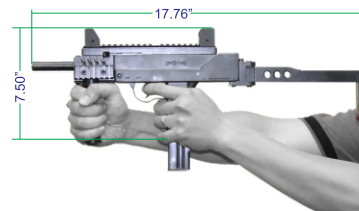

FULL SIZE

Weight : 1.05 KG
 Length : 8.66 IN
 Height : 5.35 IN

REVOLVER

Weight : 1.00 KG
 Length : 8.66 IN
 Height : 5.67 IN

SIZE ILLUSTRATIONS OF SAM FIREARMS

MACHINE PISTOL

Weight : 1.375 KG
 Length : 8.58 IN
 Height : 5.31 IN

Weight : 2.15 KG
 Length : 17.76 IN
 Height : 7.50 IN

SHOTGUN

Weight : 2.2 KG
 Length : 23 IN
 Height : 6.48 IN

Weight : 3.7 KG w/ empty magazine
 Length : 27.5 IN butt not extended
 Height : 8.8 IN

Weight : 3.7 KG w/ empty magazine
 Length : 32.50 IN Butt Extended
 Height : 8.8 IN

SIZE ILLUSTRATIONS OF SAM FIREARMS

SHOTGUN

Weight : 4.0 KG w/ empty magazine
 Length : 27.12 IN
 Height : 9.1 IN

RIFLE

Weight : 3.30 KG w/o magazine
 Length : 30.90 IN
 Height : 8.51 IN

Weight : 4.0 KG w/ empty magazine
 Length : 25.59 IN folded
 Height : 8.25 IN

Weight : 4.0 KG w/ empty magazine
 Length : 34.57 IN Butt Unfolded
 Height : 8.25 IN