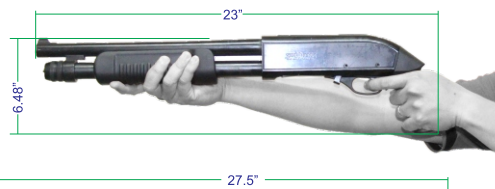

FULL SIZE

Weight : 1.05 KG
 Length : 8.66 IN
 Height : 5.35 IN

REVOLVER

Weight : 1.00 KG
 Length : 8.66 IN
 Height : 5.67 IN

SIZE ILLUSTRATIONS OF SAM FIREARMS

MACHINE PISTOL

Weight : 1.375 KG
 Length : 8.58 IN
 Height : 5.31 IN

Weight : 2.15 KG
 Length : 17.76 IN
 Height : 7.50 IN

SHOTGUN

Weight : 2.2 KG
 Length : 23 IN
 Height : 6.48 IN

Weight : 3.7 KG w/ empty magazine
 Length : 27.5 IN butt not extended
 Height : 8.8 IN

Weight : 3.7 KG w/ empty magazine
 Length : 32.50 IN Butt Extended
 Height : 8.8 IN