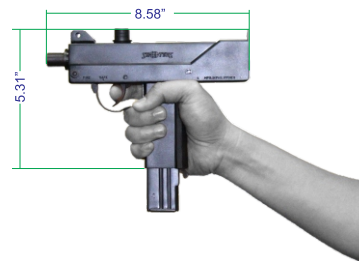

SIZE ILLUSTRATIONS OF SAM FIREARMS

POCKET SIZE

Weight : 0.85 KG
 Length : 6.93 IN
 Height : 5.0 IN

COMPACT SIZE

Weight : 0.95 KG
 Length : 7.87 IN
 Height : 5.28 IN

Weight : 0.75 KG
 Length : 7.20 IN
 Height : 5.18 IN

FULL SIZE

Weight : 1.05 KG
 Length : 8.66 IN
 Height : 5.35 IN

REVOLVER

Weight : 1.00 KG
 Length : 8.66 IN
 Height : 5.67 IN

SIZE ILLUSTRATIONS OF SAM FIREARMS

MACHINE PISTOL

Weight : 1.375 KG
 Length : 8.58 IN
 Height : 5.31 IN

Weight : 2.15 KG
 Length : 17.76 IN
 Height : 7.50 IN

SHOTGUN

Weight : 2.2 KG
 Length : 23 IN
 Height : 6.48 IN

Weight : 3.7 KG w/ empty magazine
 Length : 27.5 IN butt not extended
 Height : 8.8 IN

Weight : 3.7 KG w/ empty magazine
 Length : 32.50 IN Butt Extended
 Height : 8.8 IN

Weight : 4.0 KG w/ empty magazine
 Length : 34.57 IN Butt Unfolded
 Height : 8.25 IN