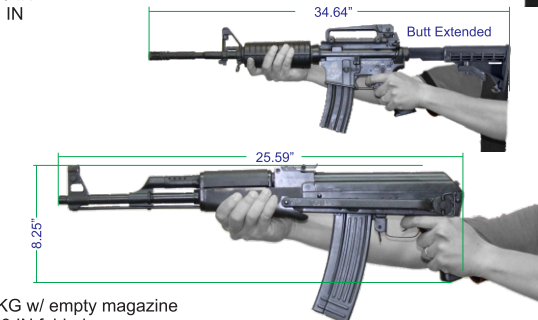

Weight : 2.15 KG
 Length : 17.76 IN
 Height : 7.50 IN

SHOTGUN

Weight : 2.2 KG
 Length : 23 IN
 Height : 6.48 IN

Weight : 3.7 KG w/ empty magazine
 Length : 27.5 IN butt not extended
 Height : 8.8 IN

Weight : 3.7 KG w/ empty magazine
 Length : 32.50 IN Butt Extended
 Height : 8.8 IN

SIZE ILLUSTRATIONS OF SAM FIREARMS

SHOTGUN

Weight : 4.0 KG w/ empty magazine
 Length : 27.12 IN
 Height : 9.1 IN

RIFLE

Weight : 3.30 KG w/o magazine
 Length : 30.90 IN
 Height : 8.51 IN

Weight : 4.0 KG w/ empty magazine
 Length : 25.59 IN folded
 Height : 8.25 IN

Weight : 4.0 KG w/ empty magazine
 Length : 34.57 IN Butt Unfolded
 Height : 8.25 IN