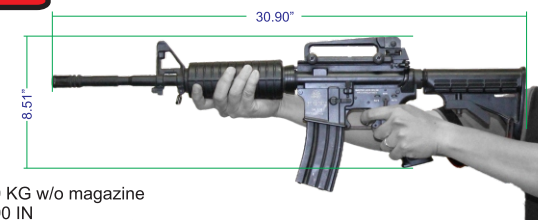

Weight : 2.15 KG
 Length : 17.76 IN
 Height : 7.50 IN

SHOTGUN

Weight : 2.2 KG
 Length : 23 IN
 Height : 6.48 IN

Weight : 3.7 KG w/ empty magazine
 Length : 27.5 IN butt not extended
 Height : 8.8 IN

Weight : 3.7 KG w/ empty magazine
 Length : 32.50 IN Butt Extended
 Height : 8.8 IN

SIZE ILLUSTRATIONS OF SAM FIREARMS

SHOTGUN

Weight : 4.0 KG w/ empty magazine
 Length : 27.12 IN
 Height : 9.1 IN

RIFLE

Weight : 3.30 KG w/o magazine
 Length : 30.90 IN
 Height : 8.51 IN

Weight : 4.0 KG w/ empty magazine
 Length : 25.59 IN folded
 Height : 8.25 IN

Weight : 4.0 KG w/ empty magazine
 Length : 34.57 IN Butt Unfolded
 Height : 8.25 IN