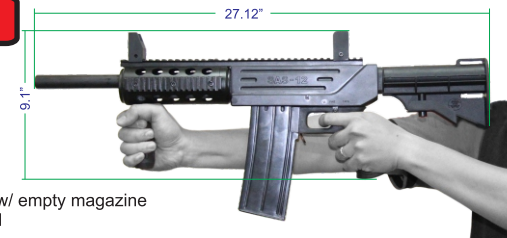

SIZE ILLUSTRATIONS OF SAM FIREARMS

SHOTGUN

Weight : 4.0 KG w/ empty magazine
Length : 27.12 IN
Height : 9.1 IN