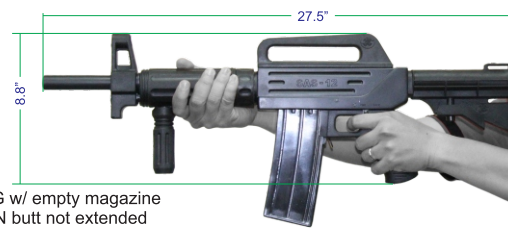

FULL SIZE

Weight : 1.05 KG
 Length : 8.66 IN
 Height : 5.35 IN

REVOLVER

Weight : 1.00 KG
 Length : 8.66 IN
 Height : 5.67 IN

SIZE ILLUSTRATIONS OF SAM FIREARMS

MACHINE PISTOL

Weight : 1.375 KG
 Length : 8.58 IN
 Height : 5.31 IN

Weight : 2.15 KG
 Length : 17.76 IN
 Height : 7.50 IN

SHOTGUN

Weight : 2.2 KG
 Length : 23 IN
 Height : 6.48 IN

Weight : 3.7 KG w/ empty magazine
 Length : 27.5 IN butt not extended
 Height : 8.8 IN

Weight : 3.7 KG w/ empty magazine
 Length : 32.50 IN Butt Extended
 Height : 8.8 IN

SIZE ILLUSTRATIONS OF SAM FIREARMS

SHOTGUN

Weight : 4.0 KG w/ empty magazine
 Length : 27.12 IN
 Height : 9.1 IN

RIFLE

Weight : 3.30 KG w/o magazine
 Length : 30.90 IN
 Height : 8.51 IN

Weight : 4.0 KG w/ empty magazine
 Length : 25.59 IN folded
 Height : 8.25 IN

Weight : 4.0 KG w/ empty magazine
 Length : 34.57 IN Butt Unfolded
 Height : 8.25 IN