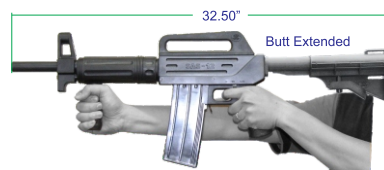

FULL SIZE

Weight : 1.05 KG
 Length : 8.66 IN
 Height : 5.35 IN

REVOLVER

Weight : 1.00 KG
 Length : 8.66 IN
 Height : 5.67 IN

SIZE ILLUSTRATIONS OF SAM FIREARMS

MACHINE PISTOL

Weight : 1.375 KG
 Length : 8.58 IN
 Height : 5.31 IN

Weight : 2.15 KG
 Length : 17.76 IN
 Height : 7.50 IN

SHOTGUN

Weight : 2.2 KG
 Length : 23 IN
 Height : 6.48 IN

Weight : 3.7 KG w/ empty magazine
 Length : 27.5 IN butt not extended
 Height : 8.8 IN

Weight : 3.7 KG w/ empty magazine
 Length : 32.50 IN Butt Extended
 Height : 8.8 IN

Weight : 4.0 KG w/ empty magazine
 Length : 34.57 IN Butt Unfolded
 Height : 8.25 IN